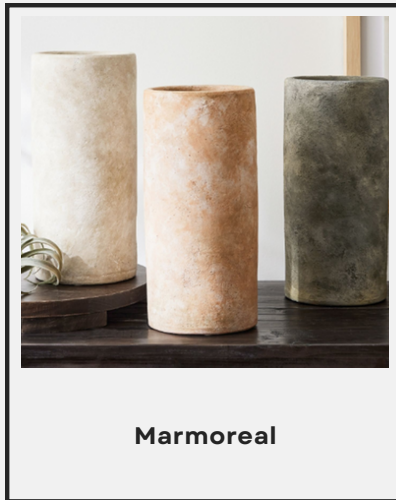

11S2

9S2

16S1

Kizil Kahve*

11S1*

9S1*

Deniz Pottery

LATEST COLLECTIONS

Organic

Twisty

Sky

Rosa

Marmoreal

Magnolia

Harmony

Snowy